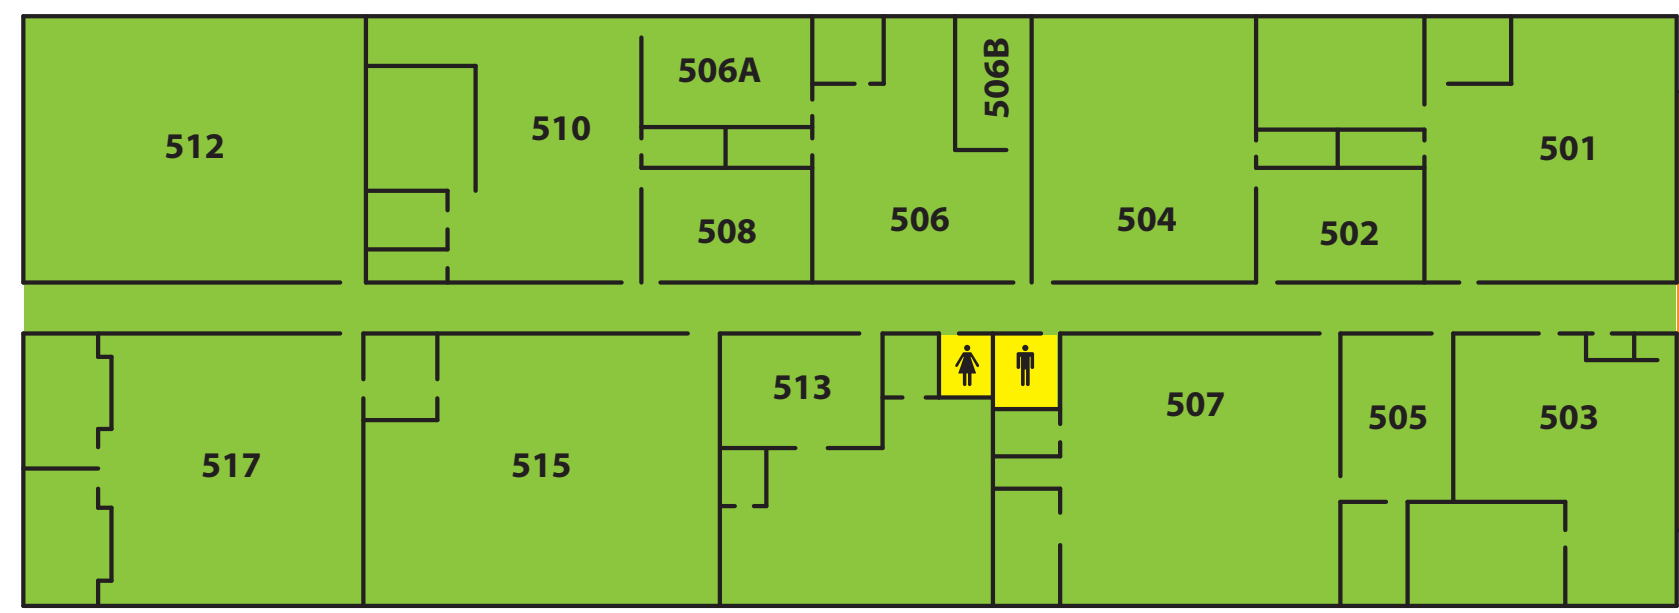

Griffin Technical College

Mobile Units

Mobile Units	
Classroom	1A
Classroom	1B
Classroom	2A
Classroom	2B
A+ Certification	3A
A+ Certification	3B
Classroom	4A
Classroom	4B
Criminal Justice	5A
Classroom	5B
Classroom	6A
Firefighter/EMT	6B
Classroom	7A
Classroom	7B
Commercial Truck Driving	CDL-A, CDL-B

700 Hall	
Admissions	700
Lecture Hall	708
Business Office	709
Cosmetology	710, 712, 714
Computer Lab	711
IT Services	713
Classroom	715
Radiologic Technology	719, 721

Academic Building

Classrooms	401-414
GED	

COMMUNITY SERVICES BUILDING

ELEVATOR

ELEVATOR

207 FACULTY OFFICES

1ST FLOOR

2ND FLOOR